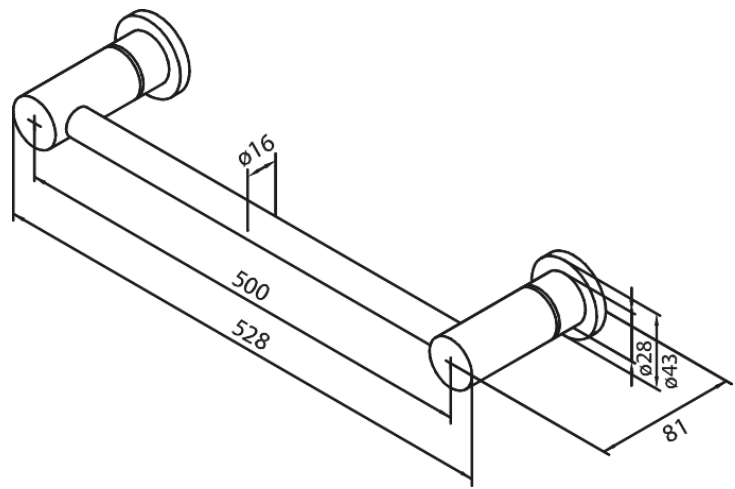

Silhouet

Towel Rail 500 mm

Article no.: 4830487
Finish: Brushed Copper PVD
Series: Silhouet

EAN no.: 5708516831686

FM Mattsson Mora Group Denmark
Hvidkærvej 48, 5250 Odense SV, DK-56416218

+45 88 33 00 34 damixa-international@fmm-mora.com